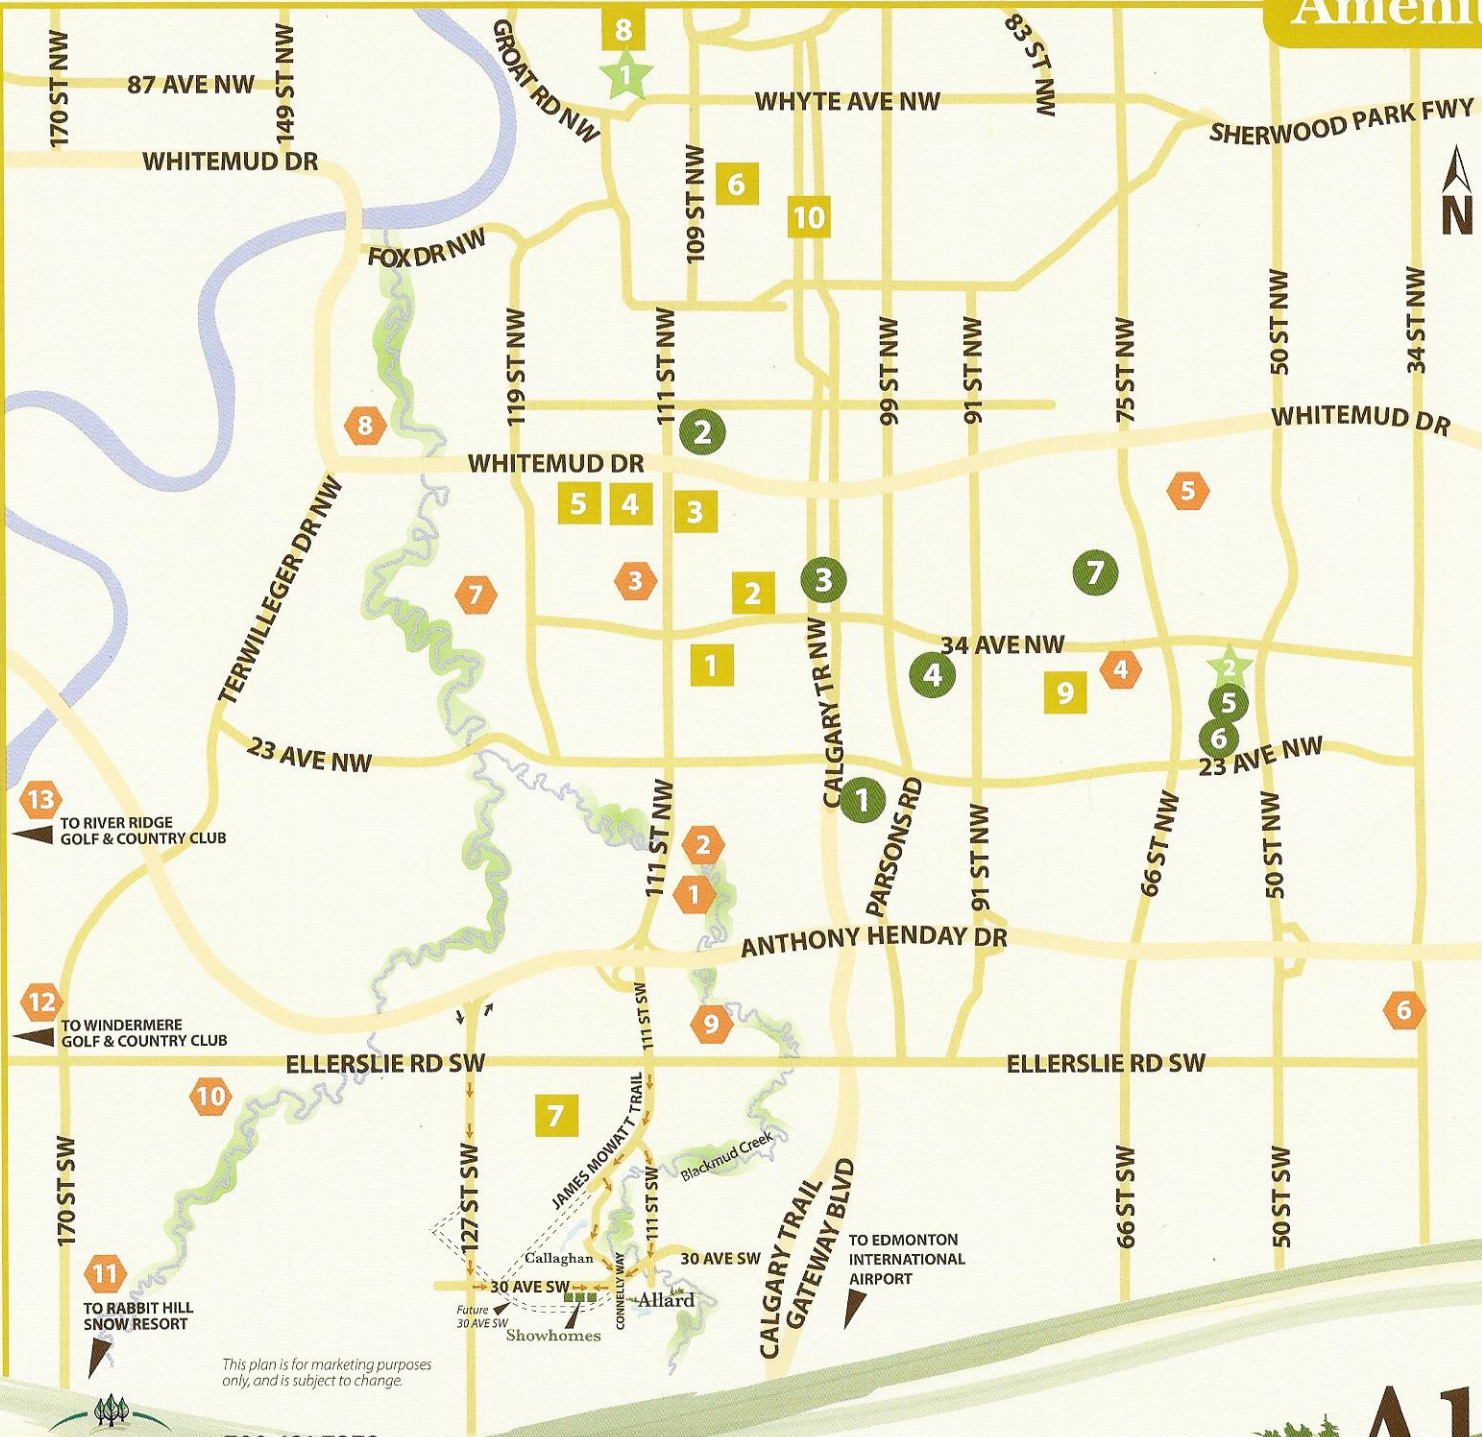

# Amenity Map

- 1 SHOPPING**
  - 1 South Edmonton Common
  - 2 Southgate Centre
  - 3 South Park Centre
  - 4 Costco
  - 5 Mill Woods Common
  - 6 Mill Woods Town Centre
  - 7 Millbourne Market Mall
- 1 SCHOOLS**
  - 1 Steinhauer Elementary School
  - 2 St. Augustine Elementary School
  - 3 D.S. Mackenzie Junior High School
  - 4 Harry Ainley High School
  - 5 Louis St. Laurent Junior/High School
  - 6 Our Lady of Mount Carmel Junior High School
  - 7 Monsignor Fee Otterson Elementary/Junior High School  
*Open Sept. 2010*
  - 8 University of Alberta
  - 9 Grant MacEwan College
  - 10 NAIT Souch Campus
- 1 RECREATION**
  - 1 William Lutsky YMCA Family Community Centre
  - 2 Kinsmen Twin Arena
  - 3 Confederation Leisure Centre
  - 4 Mill Woods Recreation Centre
  - 5 Mill Woods Golf Course
  - 6 Pioneer Meadows Golf Course
  - 7 Derrick Golf and Winter Club
  - 8 Snow Valley
  - 9 Ellerslie Rugby Park
  - 10 Jagare Ridge Golf Course
  - 11 Rabbit Hill Snow Resort
  - 12 Windermere Golf & Country Club
  - 13 River Ridge Golf & Country Club
- ★ MEDICAL**
  - 1 University of Alberta Hospitals
  - 2 Grey Nuns Hospital